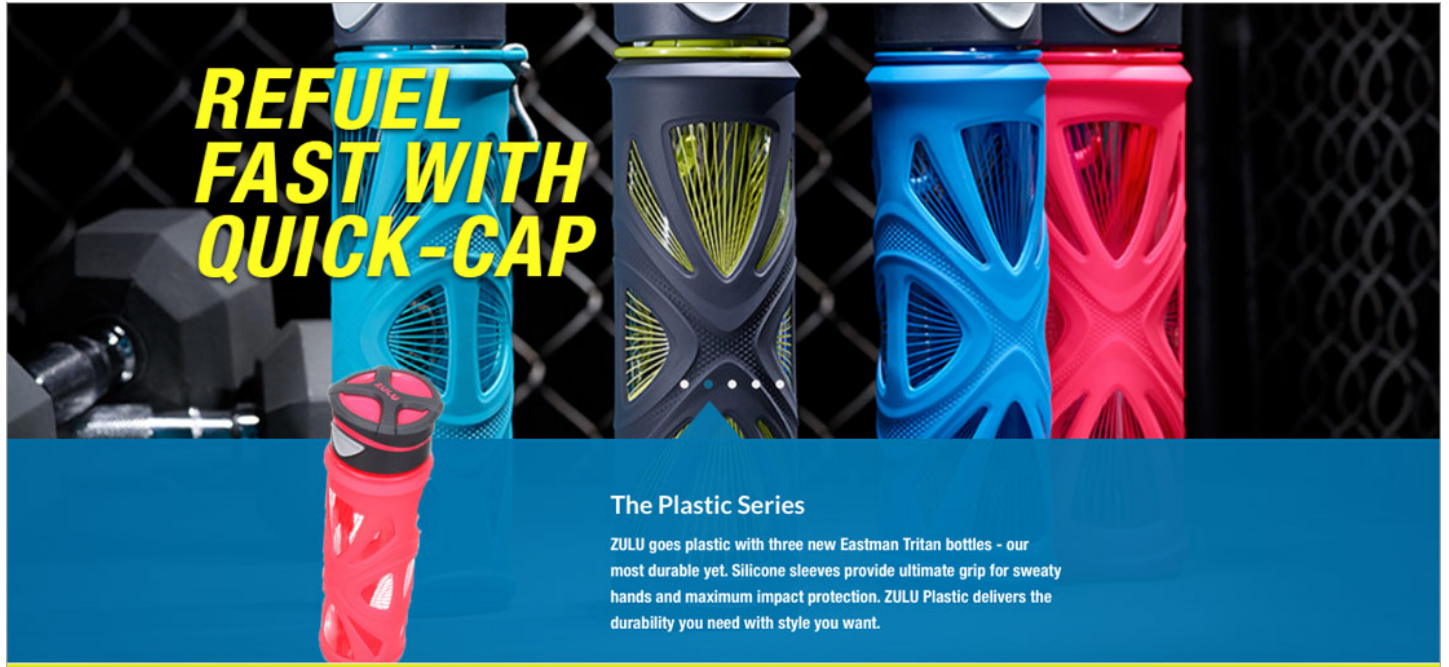

Zulu Athletic

Redesign and rebuild of main company website built on a WordPress back-end

Mobile-friendly, responsive design that adapts to all devices

E-commerce store with back-end database

Easy to update and manage for non-technical web managers