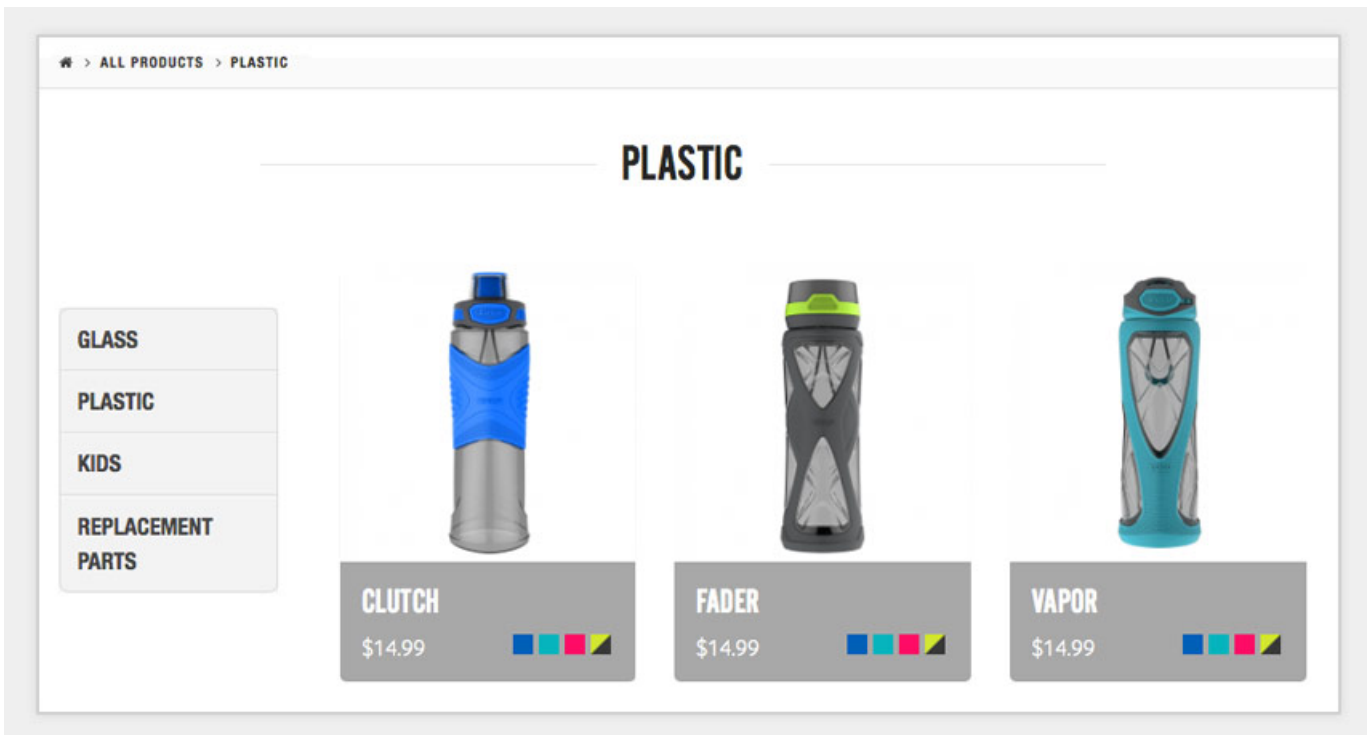

Zulu Athletic

Redesign and rebuild of main company website built on a WordPress back-end

Mobile-friendly, responsive design that adapts to all devices

E-commerce store with back-end database

Easy to update and manage for non-technical web managers